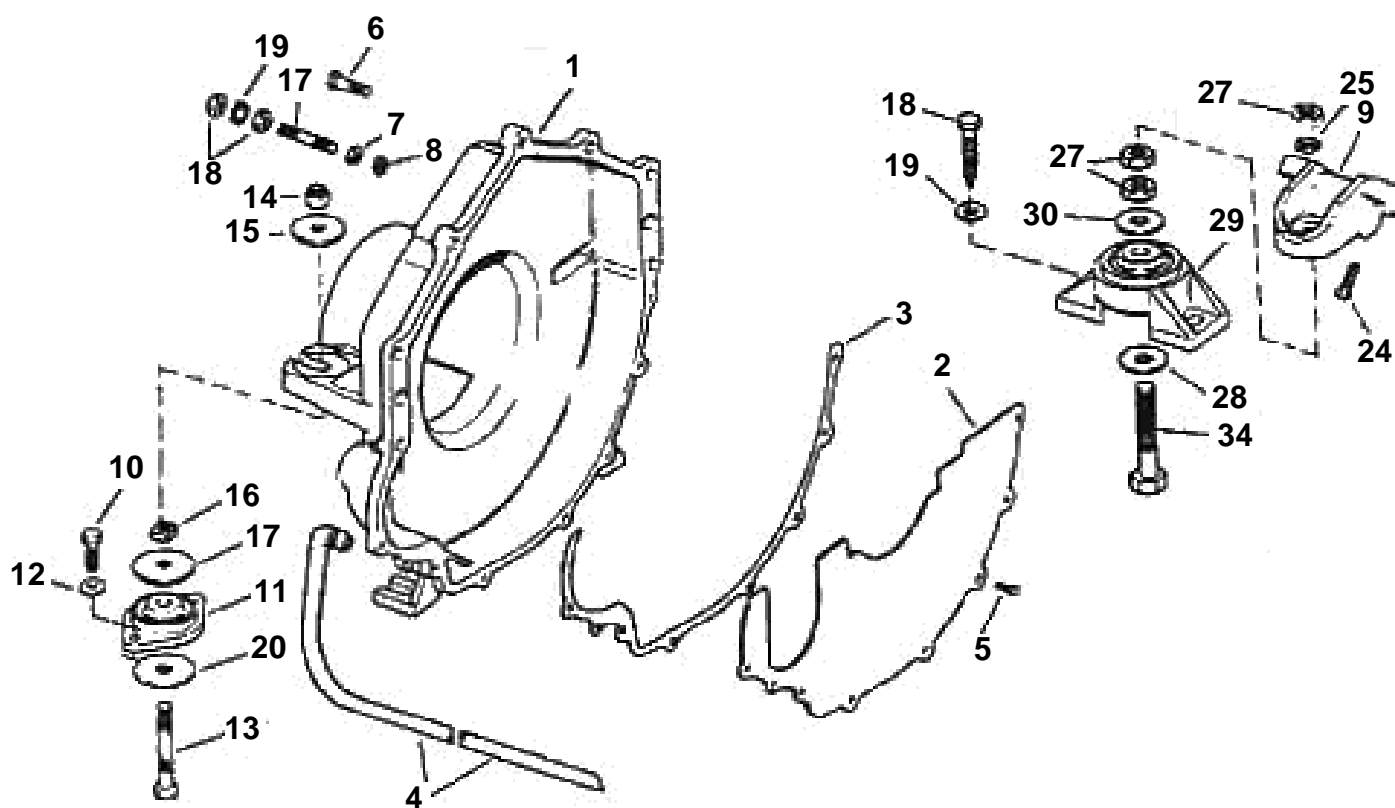

# FLYWHEEL HOUSING AND MOUNTS

REF	PART NO.	QTY	DESCRIPTION	NOTES
1	3853457	1	Flywheel housing	INCSCE, PNCACE, PNCMCE only
	3856699	1	Flywheel housing	INCCCE, PNCBCE, PNCSCCE, PNCS only
2	3854604	1	· Cover	
3	3852834	1	· Gasket, Flywheel cover	
4	3852832	1	· Hose, Flywheel hsg	
5	3852421	7	· Screw, Flywheel cover	
6	3853266	1	· Screw, Flywheel hsg to engine, port	
7	3852070	2	· Washer, Ground stud, flywheel hsg	
8	3852000	2	· Washer, Flywheel housing	
9	3852760	2	· Bracket, Front, port & starboard	
10	959968	4	· Screw, Rear mount to transom plate	
11	3853972	2	· Rubber cushion, Transom plate	
12	3852155	4	· Washer, Rear mount to transom plate	
13	3850930	2	· Screw, Rear mount	
14	3850929	2	· Nut, Rear mount	
15	3852540	2	· Washer, Rear mount to flywheel hsg	
16	3852539	2	· Nut, Rear mount	
17	3852622	2	· Washer, Rear mount	
18	3852475	4	· Screw, Engine to boat stringers	
19	3852078	4	· Washer, Engine to boat stringers	
20	3852542	2	· Washer, Rear mount	
21	3852483	2	· Stud, Flywheel hsg to engine	Ground
22	3852065	2	· Nut, Terminal to ground stud, flywheel hsg	
23	3852002	1	· Lock washer, Ground stud, flywheel hsg	Starboard
24	3853326	6	· Screw, Front mount bracket to engine	
25	3852090	2	· Lock washer, Front mount	
27	3852021	6	Nut, Bolt, mount bracket	Front
28	3852428	2	· Washer, Front mount	Lower
29	3853805	2	· Rubber cushion, Engine front	Port & starboard
30	3852433	2	· Washer, Front mount	Upper